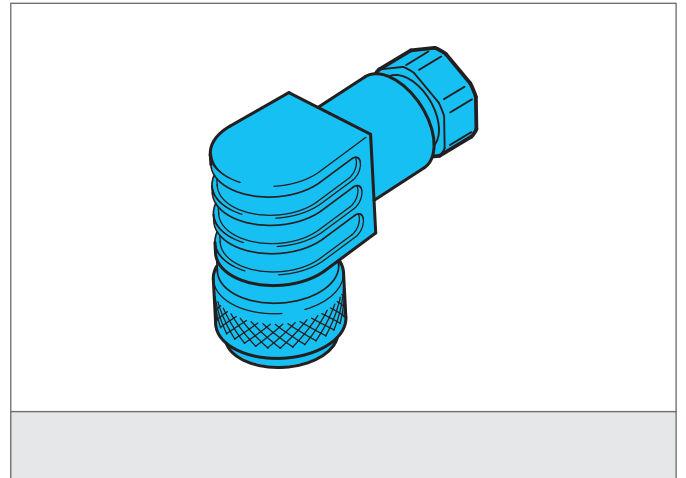

C8DM 911 Connector

- High protection class
- Robust design
- Metal casing with cable connection compartment

Safety instructions

All the installation, connection and safety regulations, as per our technical information, have to be strictly adhered to. The set-up of the products have to be made by skilled staff, only. Repair exclusively made by di-soric.

TECHNICAL INFORMATION (typ.)	+20°C, 24V DC
Operating principle	Connector
Size	M12 (thread)
Design	angled
Characteristics	metal coupling ring
Protection class	IP 67
For	receiver SLI...
Material	PVC (Cable)
Connection	Socket M12, 8-poled, with screw terminal and PG9/11 cable gland
