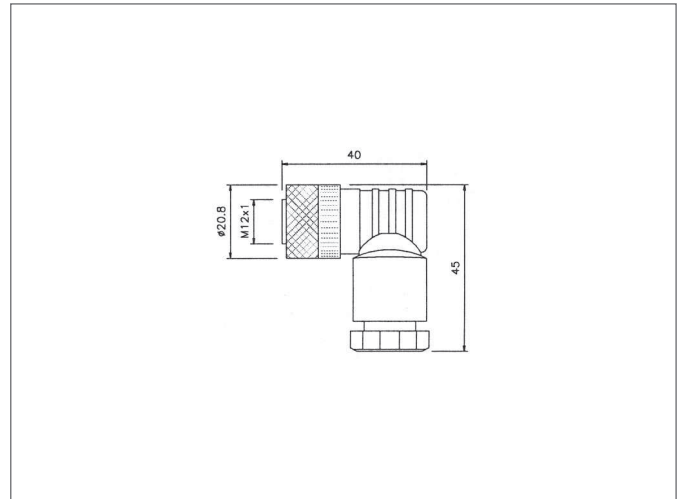

C8DM 911 Connector

- High protection class
- Robust design
- Metal casing with cable connection compartment

Safety instructions

All the installation, connection and safety regulations, as per our technical information, have to be strictly adhered to. The set-up of the products have to be made by skilled staff, only. Repair exclusively made by di-soric.

TECHNICAL INFORMATION (typ.)	+20°C, 24V DC
Operating principle	Connector
Size	M12 (thread)
Design	angled
Characteristics	metal coupling ring
Protection class	IP 67
For	receiver SLI...
Material	PVC (Cable)
Connection	Socket M12, 8-poled, with screw terminal and PG9/11 cable gland
